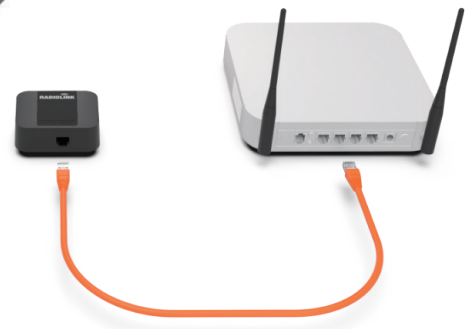

STEELFORT

WORX